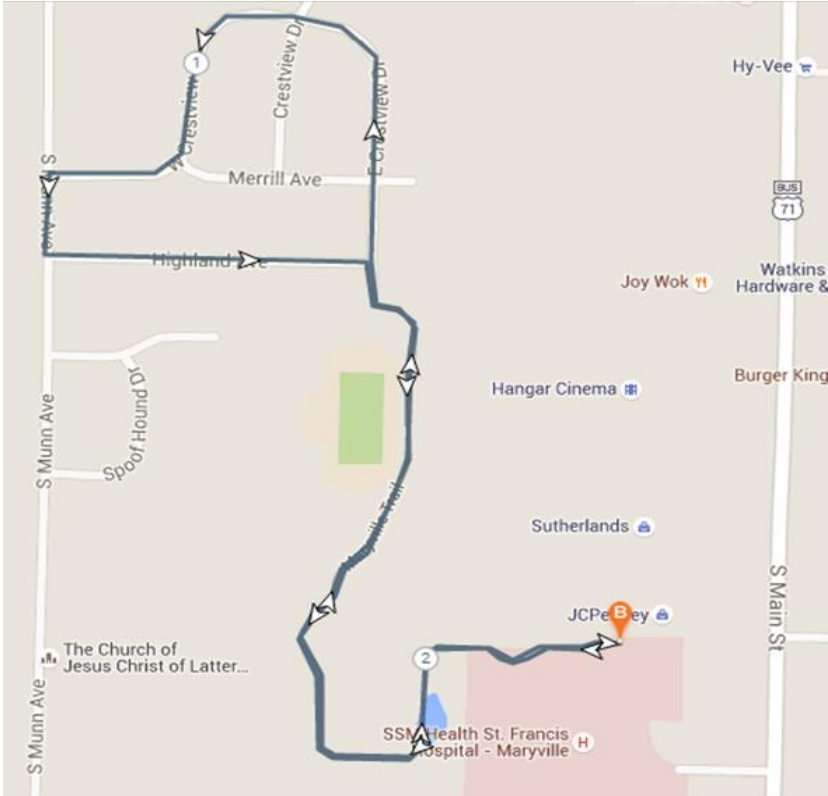

# ROUTE OPTIONS

This route is 3.1 miles. (5K)

This route is approximately 2 miles.