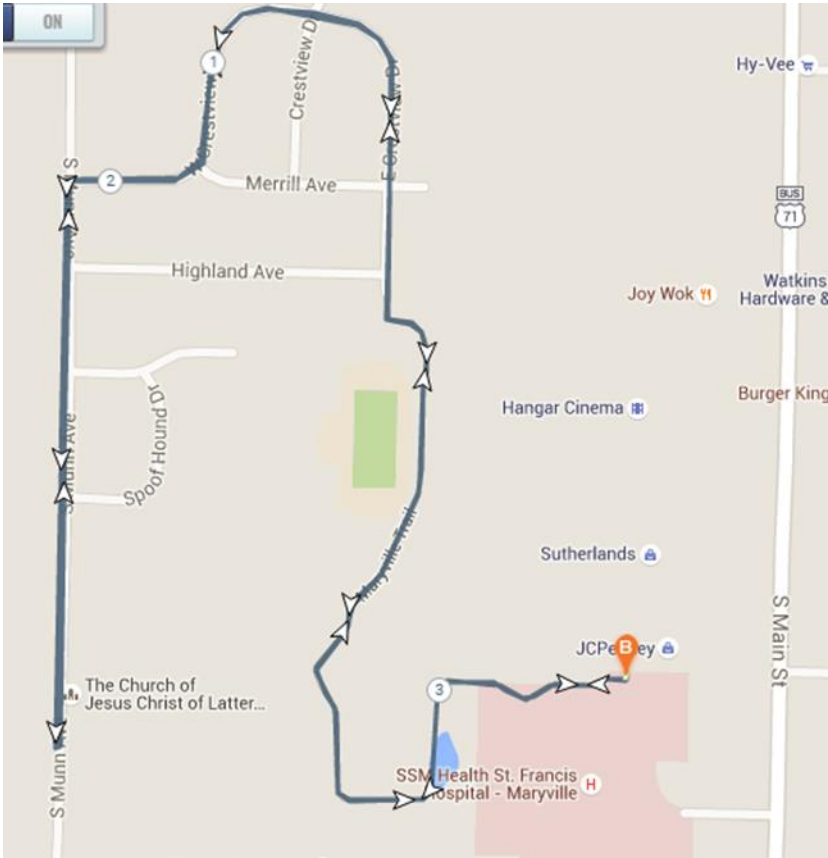

# ROUTE OPTIONS

This route is 3.1 miles. (5K)

This route is approximately 2 miles.